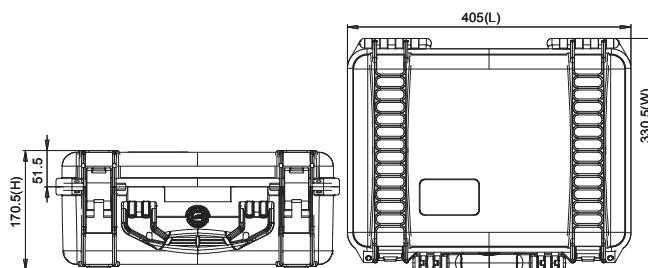

TECHNICAL DRAWING

www.hprc.it
info@hprc.it

Plaber s.r.l. - HPRC cases
Via Div Tridentina, 10
I-36061 Bassano del Grappa
Vicenza - Italy
Tel +39 0424 809150

USA office and warehouse:
HPRC USA
240 Anderson Avenue
07074 Moonachie - New Jersey
Tel +1 201 617 2010

APPROVALS
ATA 300
IP67
STANAG 4280
DS 81-41

TEST
DROP
IMPACT
HANDLE
WATERTIGHT INTEGRITY
UV COLOR AND MATERIAL
PROTECTION