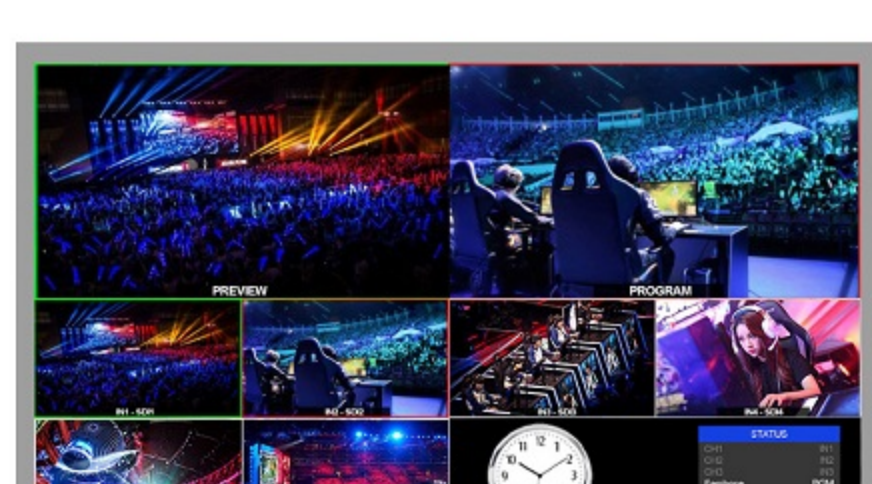

Multiview Monitoring