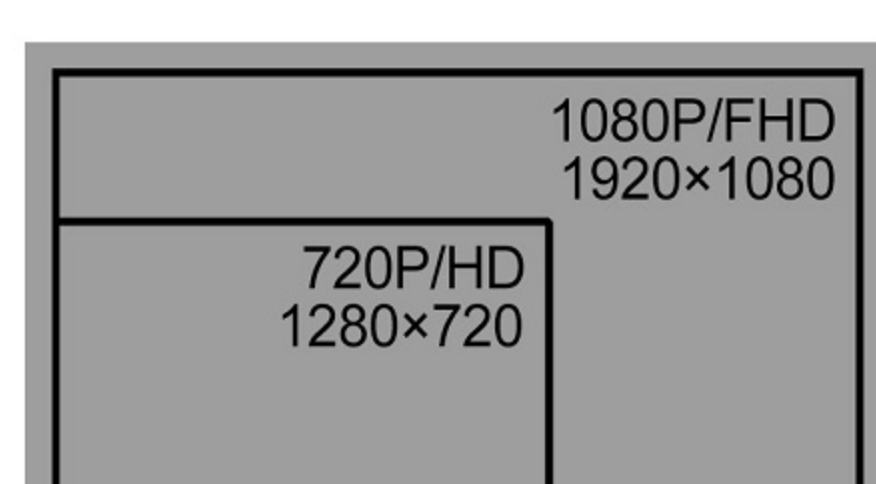

13.3 Inch IPS FHD Display

The all-in-one switcher with an integrated 13.3 inch FHD IPS screen and solid metal case. You can clearly view PVW, PGM with audio bar, multiviewer, clock and menu setting on the screen.

Multi-format & Scaler

Flexible to accept 6 input sources with different format and frame rate, with built-in scaler, PGM output can be scaled to 1080i and 1080p.