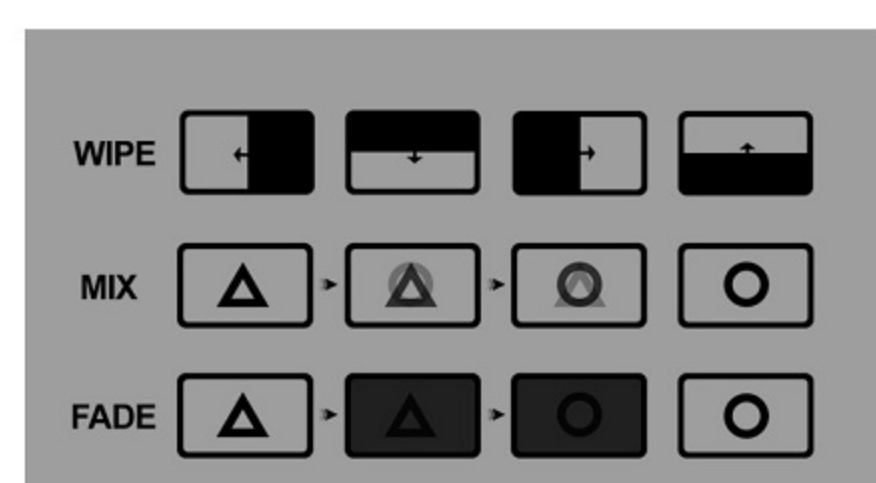

Transition Effects

Transition between PVW and PGM with WIPE / MIX / FADE effect through T-Bar & AUTO.