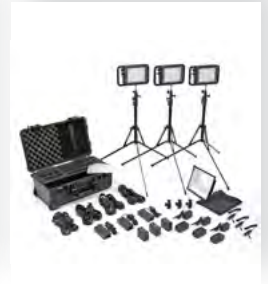

935-3194

Litepanels Lykos+ BiColor Flight Kit with Battery Bundle EU