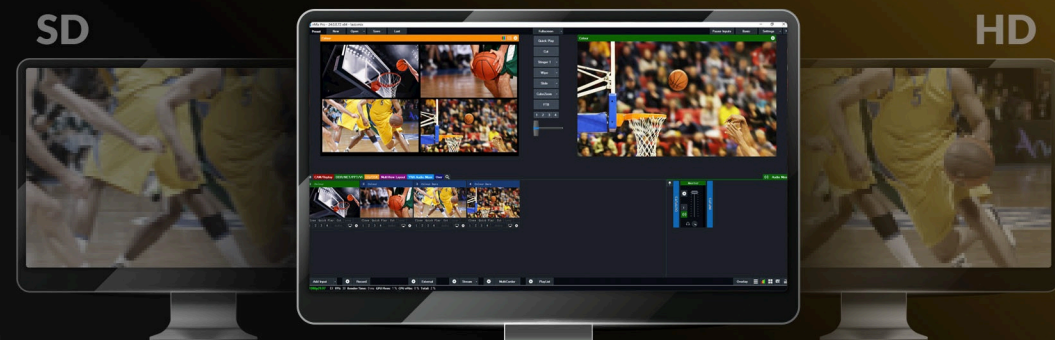

## 4-CHANNEL 3G-SDI PCIe CAPTURE CARD VC41

- | 4-channel 3G-SDI simultaneous input and capture
- | Input and capture up to 1080p60, bit rate up to 200Mbps
- | Support YUY2 uncompressed video
- | PCIE GEN2 x4, 2.5GB/S transfer bandwidth
- | Support portrait and landscape mode
- | Compatible with Windows 7 and above, Linux 18.04 and above
- | Compatible with OBS/potplayer/XSplit and other live recording software
- | Stable operation, 24 hours non-stop work
- | Support one machine with multiple cards working simultaneously

## 3G-SDI Simultaneous Input And Capture

Support 4 channels of SDI signal source input, connected to 4 SDI interface devices, such as game consoles, cameras, switchers, etc., and multiple PCIE capture cards can be installed on a single PC, support multiple devices running simultaneously to achieve simultaneous live streaming on multiple platforms.

## 1080p60 FHD Recording

The PCIE capture card provides more superior performance, single-channel input and capture up to 1080p60 with bit rates up to 200Mbps, YUY2 lossless compression HD video capture, capture HD uncompressed video in real time, providing true picture quality to the extreme.

## High-bandwidth And Ultra-low Latency

Using PCIE GEN 2 interface with 2.5GB/s transmission bandwidth, it provides faster data transfer speed for gaming and live streaming, bringing uncompressed and ultra-low latency live streaming experience.