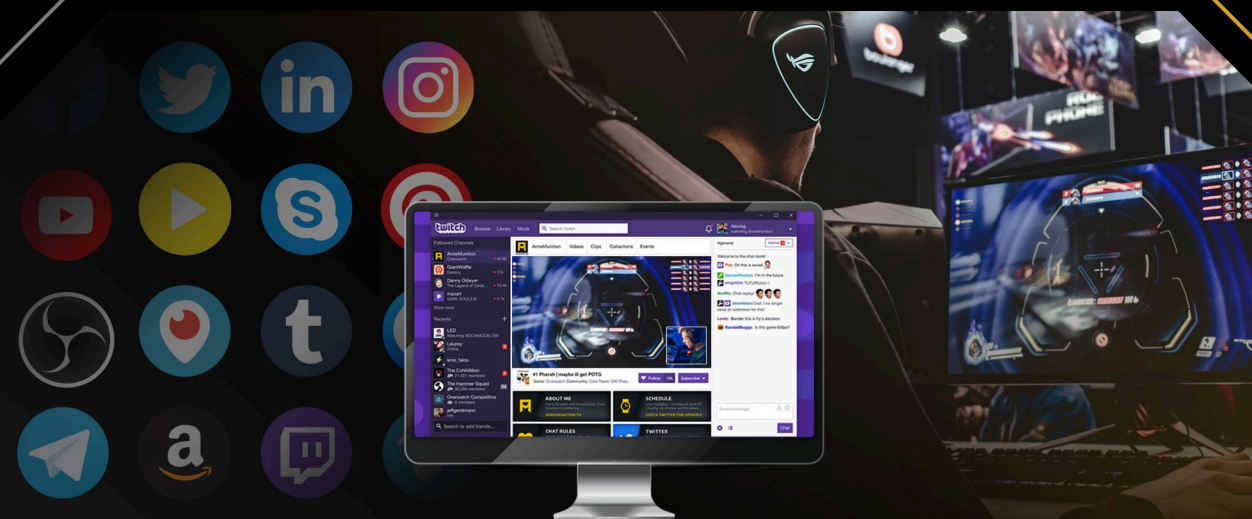

Complete Compatibility

Compatible with Windows 7 and above, Linux 18.04 and above operating systems, support streaming or recording application such as OBS, Teams, Twitch, etc. and users can use the PCIE capture card to broadcast the captured video to major live streaming platforms, such as YouTube, Facebook, Bilibili, etc. through the network.