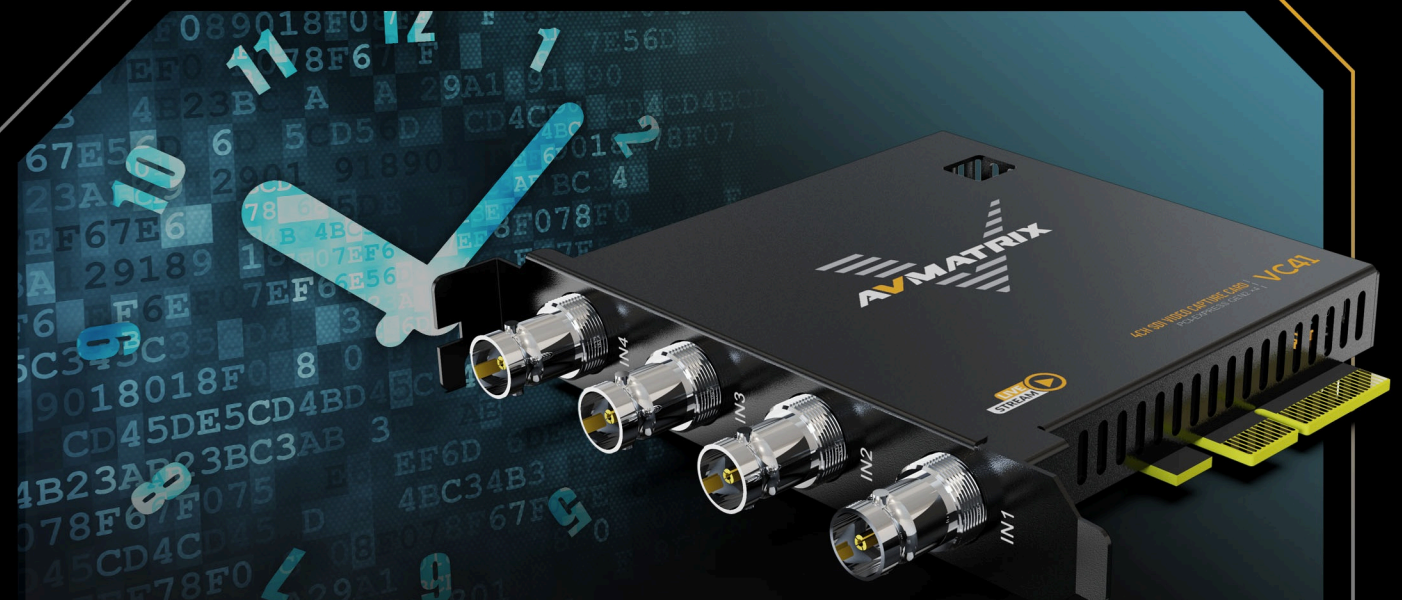

24 Hours Non-stop Work

The PCIE card has a thick gold-plated PCIE interface for more stable contact and transmission. Work continuously for ultra-long time.