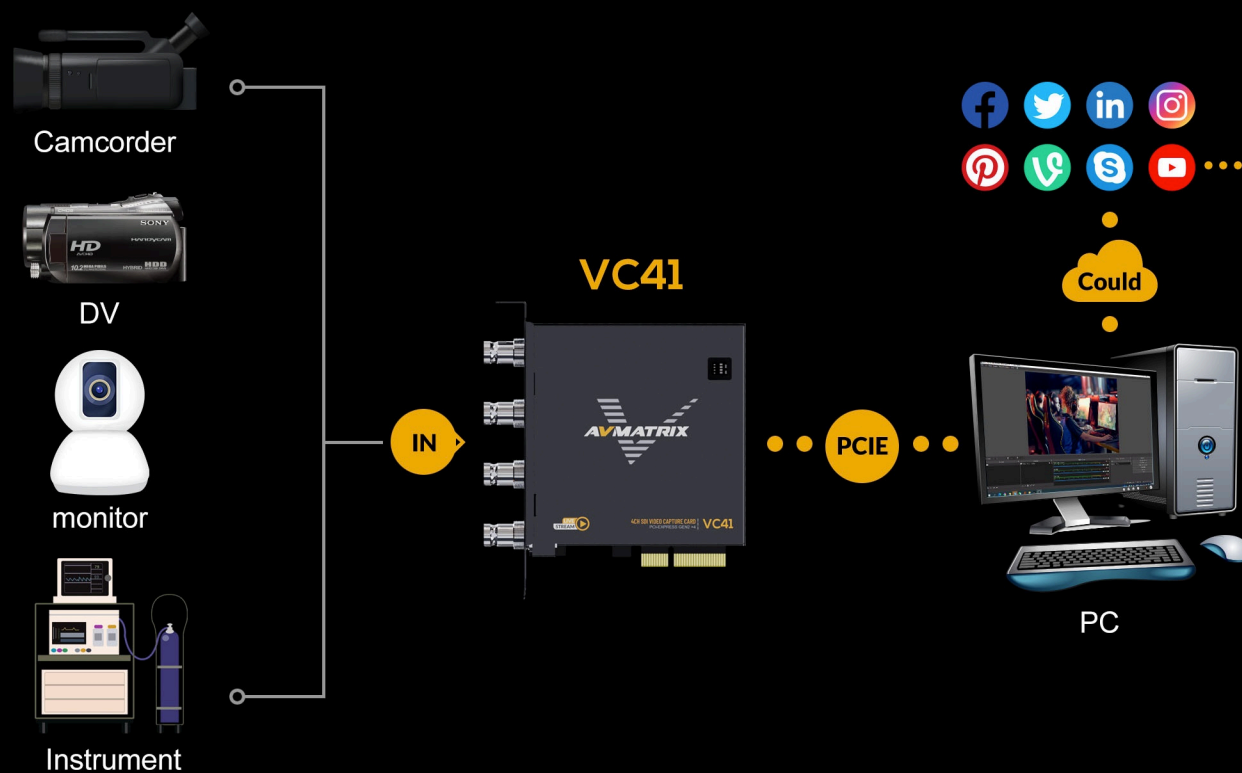

Extensive Application

The PCIE Card can be widely used in various field, such as church, livesports, virtual studio, game live, education, health care and other live broadcast activities.