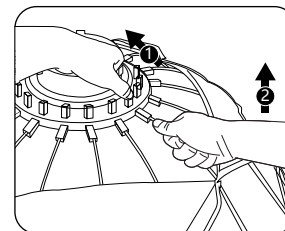

Light Dome mini II unlock

Specifications

Item	Dimension	Net Weight
Softbox unfolded	Φ550x290mm(21.6x11.4")	1.28 kg (2.82 lb)
Outside Diffuser	Φ 545mm(21.5")	
Inside Diffuser	Φ 175 mm (9.3")	
Eggcrate	Φ 545mm(21.5")	