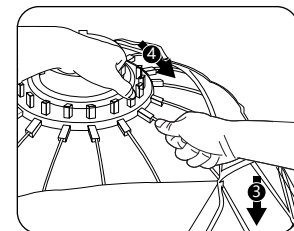

Light Dome mini II unlock

Specifications

Item	Dimension	Net Weight
Softbox unfolded	Φ550x290mm(21.6x11.4")	1.28 kg (2.82 lb)
Outside Diffuser	Φ 545mm(21.5")	
Inside Diffuser	Φ 175 mm (9.3")	
Eggcrate	Φ 545mm(21.5")	