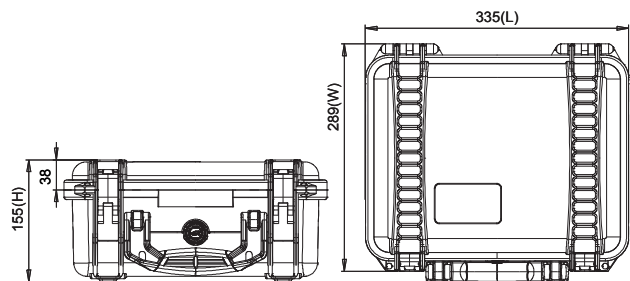

TECHNICAL DRAWING

www.hprc.it
info@hprc.it

Plaber s.r.l. - HPRC cases
Via Div Tridentina, 10
I-36061 Bassano del Grappa
Vicenza - Italy
Tel +39 0424 809150

USA office and warehouse:
HPRC USA
240 Anderson Avenue
07074 Moonachie - New Jersey
Tel +1 201 617 2010

APPROVALS
ATA 300
IP67
STANAG 4280
DS 81-41

TEST
DROP
IMPACT
HANDLE
WATERTIGHT INTEGRITY
UV COLOR AND MATERIAL
PROTECTION