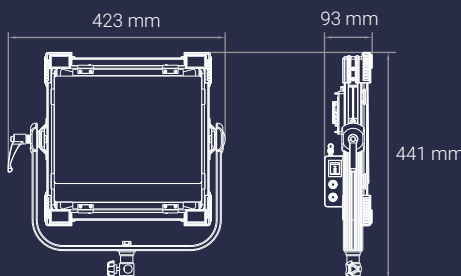

PS PANEL

Power-Spot LED Panel Light
PS 1300D/1300B

Ultra-Bright

98
TLCI

TLCI up to 98

Flicker Free

Passive cooling

DIMENSIONS

Model	Item No.	EAN Code	Net Weight
ASTORA PS 1300D	16022302	4250972501647	3.4 kg (7 lbs)
ASTORA PS 1300B	16022202	4250972501630	3.4 kg (7 lbs)

Note Protection Mark according to DIN 34

SPECIFICATION

MODEL	ASTORA PS 1300D	ASTORA PS 1300B
LED SOURCE		
Color Temperature	5600 K	3200-5600K variable
Number of LEDs	1296	
TLCI	94-98	
Color Rendering Index CRI	93-97	
Beam Angle	30°	
Power Variation	0-100% variable	
Power Consumption	86.4 W	
POWER OPTIONS		
Input voltage	12-24V	
DC power plug	XLR-4	
AC Power Supply	DC 15V 8A	
V-mount Battery	12-24V	
GENERAL		
Thermal Design	Silent Passive Cooling	
Protection Class	IP 20	
Certifications	CE, FCC, RoHS, REACH	