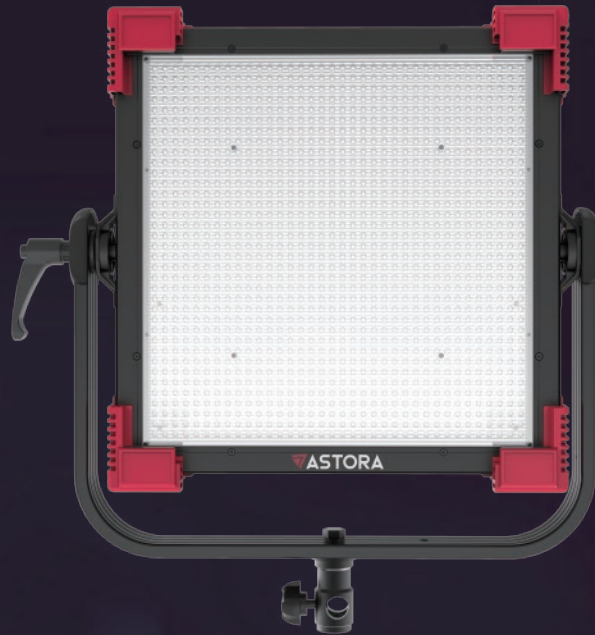

PS PANEL

Power-Spot LED Panel Light
PS 1300D/1300B

Ultra-Bright

98
TLCI

TLCI up to 98

Flicker Free

Passive cooling

DIMENSIONS

Model	Item No.	EAN Code	Net Weight
ASTORA PS 1300D	16022302	4250972501647	3.4 kg (7 lbs)
ASTORA PS 1300B	16022202	4250972501630	3.4 kg (7 lbs)

Note Protection Mark according to DIN 34

SPECIFICATION

MODEL	ASTORA PS 1300D	ASTORA PS 1300B
LED SOURCE		
Color Temperature	5600 K	3200-5600K variable
Number of LEDs	1296	
TLCI	94-98	
Color Rendering Index CRI	93-97	
Beam Angle	30°	
Power Variation	0-100% variable	
Power Consumption	86.4 W	
POWER OPTIONS		
Input voltage	12-24V	
DC power plug	XLR-4	
AC Power Supply	DC 15V 8A	
V-mount Battery	12-24V	
GENERAL		
Thermal Design	Silent Passive Cooling	
Protection Class	IP 20	
Certifications	CE, FCC, RoHS, REACH	