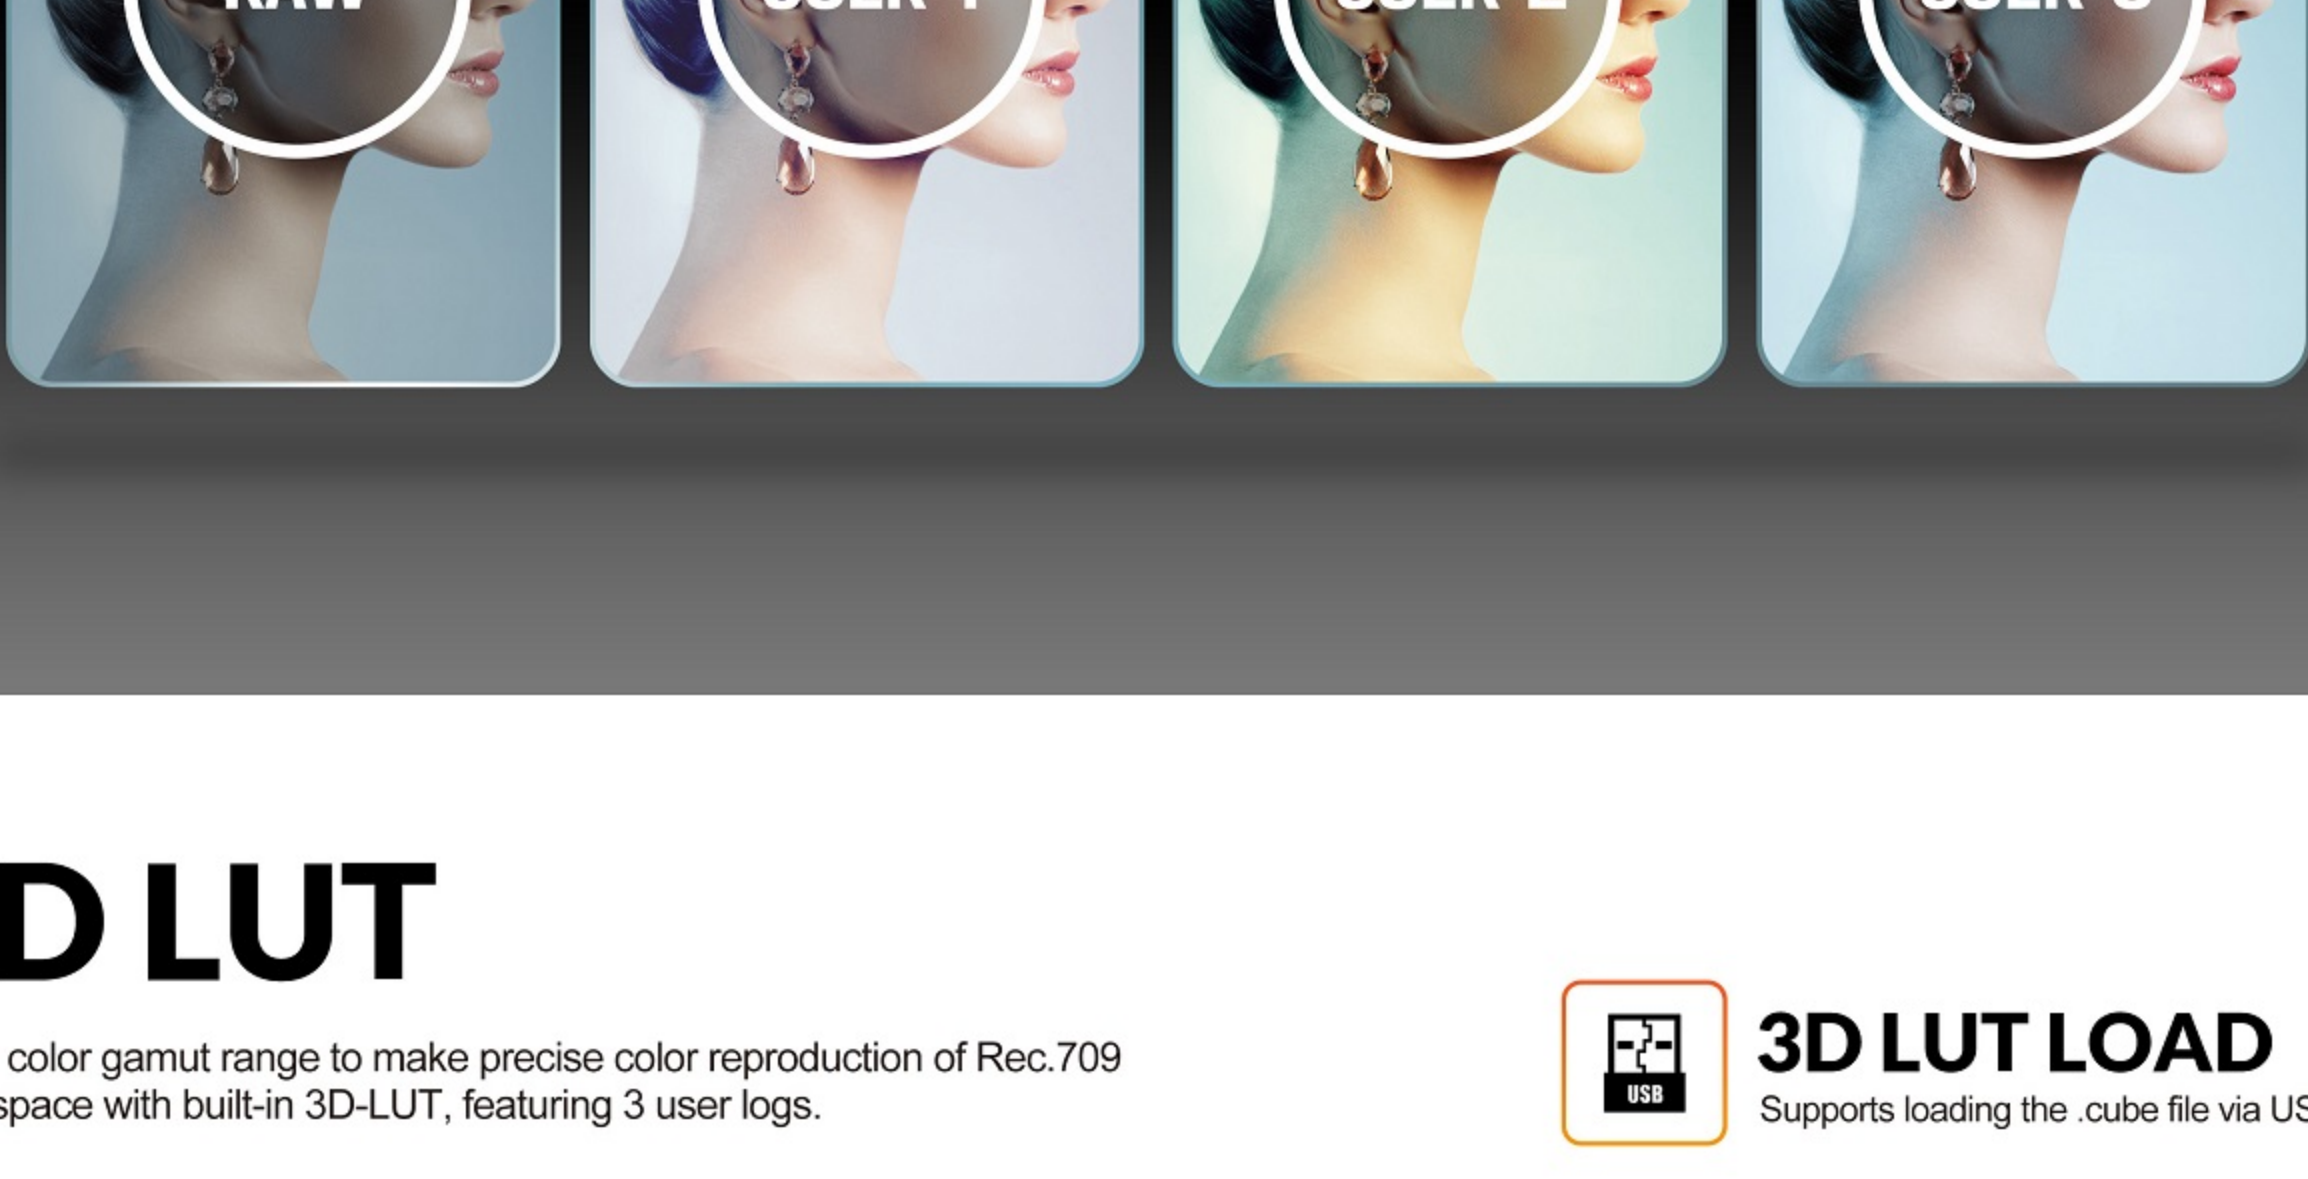

PM1250

12.5" 4K Portable Suitcase Monitor

Portable & Lightweight - Think Ahead Always!

- 3840x2160 Resolution
- 3G-SDI 4K-HDMI
- HDR 3D-LUT
- 3.98KG

Excellent Color Space

Creatively integrated the 3840x2160 native resolution into a 12.5 inch 8 bit LCD panel, which is far beyond from retina identification. Cover 97% NTSC color space, accurately reflect the original colors of an A+ level screen.

Quad Views Display

It supports quad views splitted from different input signals simultaneously, such as 3G-SDI, HDMI and VGA. Also supports Picture-in-Picture function.

4K HDMI & 3G-SDI

4K HDMI supports up to 4096x2160 60p and 3840x2160 60p; SDI supports 3G-SDI signal. 3G-SDI signal can loop output to the other monitor or device when 3G-SDI signal input to monitor.

Support External Wireless Transmitter

Supports SDI / HDMI wireless transmitter which can transmit 1080p SDI / 4K HDMI signals in real time. When in use, the module can be mounted on the side brackets (compatible with 1/4 inch slots) of the case.

HDR OFF

HDR ON

HDR

When HDR is activated, the display reproduces a greater dynamic range of luminosity, allowing lighter and darker details to be displayed more clearly. Effectively enhancing the overall picture quality. Support HDR 10.

3D LUT

Wider color gamut range to make precise color reproduction of Rec.709 color space with built-in 3D-LUT, featuring 3 user logs.

3D LUT LOAD

Supports loading the .cube file via USB flash disk.