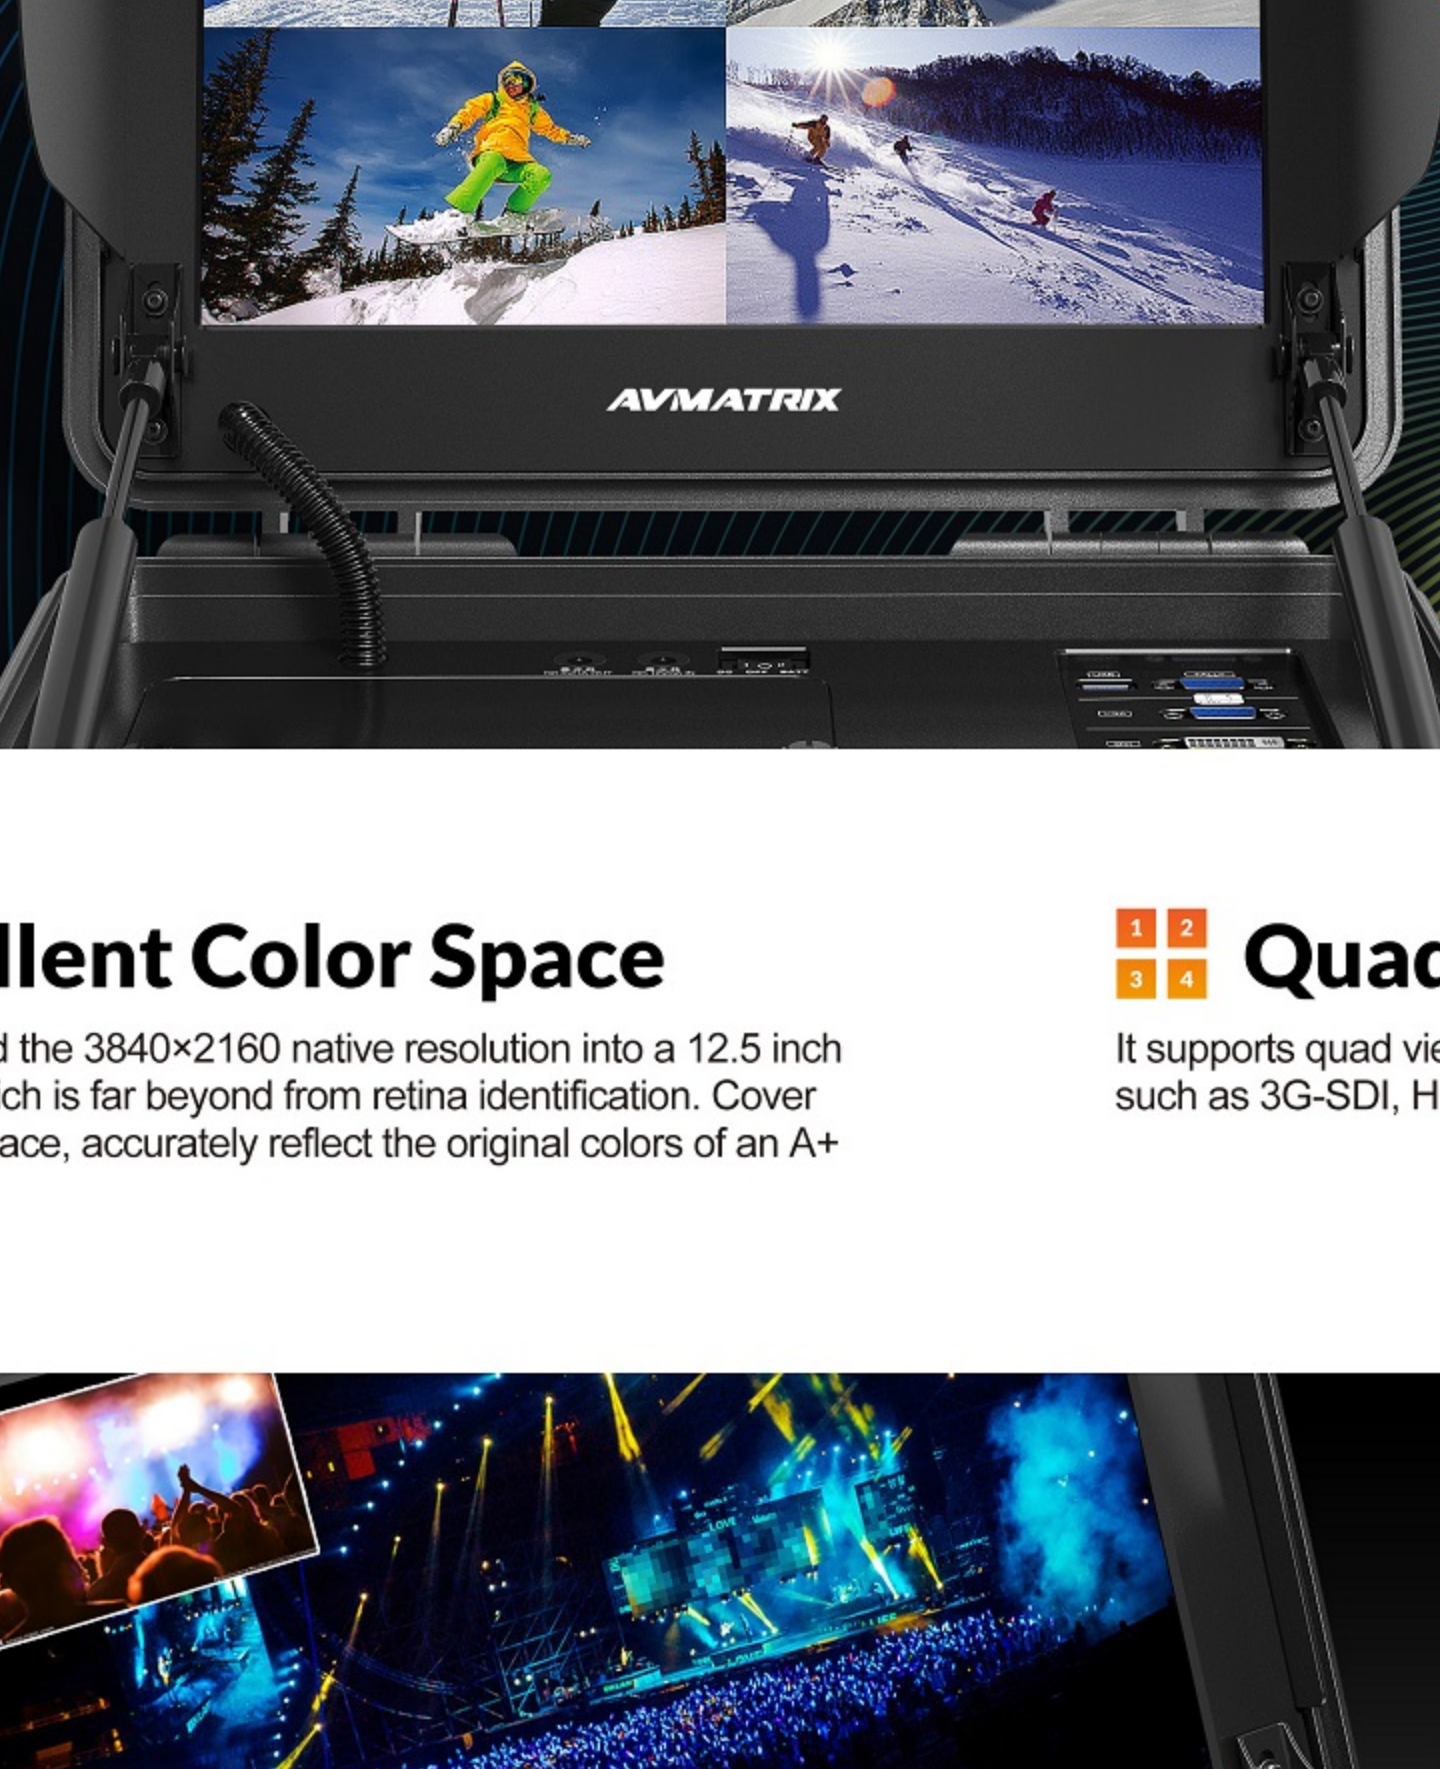

PM1250

12.5" 4K Portable Suitcase Monitor

Portable & Lightweight - Think Ahead Always!

- 3840x2160 Resolution
- 3G-SDI 4K-HDMI
- HDR 3D-LUT
- 3.98KG

Excellent Color Space

Creatively integrated the 3840x2160 native resolution into a 12.5 inch 8 bit LCD panel, which is far beyond from retina identification. Cover 97% NTSC color space, accurately reflect the original colors of an A+ level screen.

Quad Views Display

It supports quad views splitted from different input signals simultaneously, such as 3G-SDI, HDMI and VGA. Also supports Picture-in-Picture function.