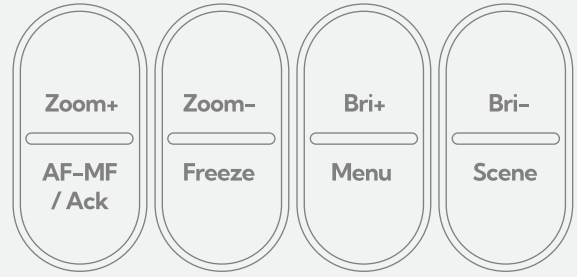

MAKI
ULTRA

Feature	Maki Ultra 12x	Maki Ultra 20x
IMAGING		
Image Sensor	1/2.8 inch, CMOS	
Optical Zoom	12x	20x
Video Format	2160p @ 60/59.94/50/30/29.97/25fps 1080p @ 60/59.94/50/30/29.97/25fps 720p @ 60/50/30/25fps	
Horizontal angle of view	72.8° (W) ~ 6.8° (T)	61.2° (W) ~ 3.38° (T)
Vertical angle of view	44.1° (W) ~ 3.8° (T)	35.3° (W) ~ 1.9° (T)
Aperture	F1.8 ~ 2.68	F1.6 ~ 3.6
Focus	TOF, Auto, Manual	
Exposure	Auto, Shutter Priority, Iris Priority, Manual	
Backlight Compensation	Yes	
Digital Noise Reduction	Yes	
SNR	>55dB	
Effective Pixels	8.4 Megapixels	
MECHANICAL		
Physical Buttons	Quantity: 8; Features: Zoom, Focus, Brightness, menu control, image freeze, and mode switching.	
I/O INTERFACE		
Video Interfaces	1 x HDMI: Version 2.0; 1 x 3G-SDI: BNC, 800mVp-p, 75Ω, as per SMPTE 424M standard, USB-C UVC 1.1	
Video Compression Format	H.264 / H.265	
LAN	100M/1000M adaptive Ethernet Support: PoE(802.3af)	
Network Protocol	NDI|HX2, NDI|HX3	
Control Protocol	VISCA Baud Rate: 38400/9600/4800/2400, VISCA-IP, NDI	
Control Interface	RS485: 2pin phoenix port, TYPE-C (UVC1.1)	
Audio I/O	1 x Line In, 3.5mm Jack; 1 x Line Out, 3.5mm Jack, Built-in Mic	
USB	1 x USB3.0, Type-C (UVC 1.1)	
GENERAL PARAMETER		
Power Input	DC005-2.0mm type(DC IN 12V)	
Input Voltage	DC 12V /PoE(802.3af)	
Input Current	1A (Max)	
Power Consumption	12W (Max)	
Working Temperature	-10°C ~ 40°C	
Dimension (W*H*D)	145mm 79mm 80mm (SDI connector excluded)	
Net and Gross Weight	0.8kg/1.3kg (Net/Gross weight)