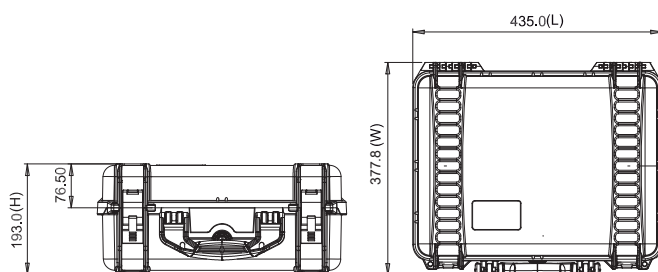

HPRC2460 for DJI RC Plus Remote Controller

BAT2460-01

- 1** DJI RC Plus Remote Controller
- 2** WB37 Battery
- 3** TB30 Battery

TECHNICAL FEATURES

Dimension:

Internal dimension
409x306x175(mm) - 16.10x12.05x6.89(in)
External dimension
435x377,8x193(mm) - 17.13x14.87x7.60(in)

Weight:

empty: 2,55kg - 5.62lbs
with cubed foam: 3,14kg - 6.92lbs

Temperature rating:

Minimum Maximum
-40°C -40°F +80°C +176°F

TECHNICAL DRAWING

www.hprc.it
info@hprc.it

Plaber s.r.l. - HPRC cases
Via Div Tridentina, 10
I-36061 Bassano del Grappa
Vicenza - Italy
Tel +39 0424 809150