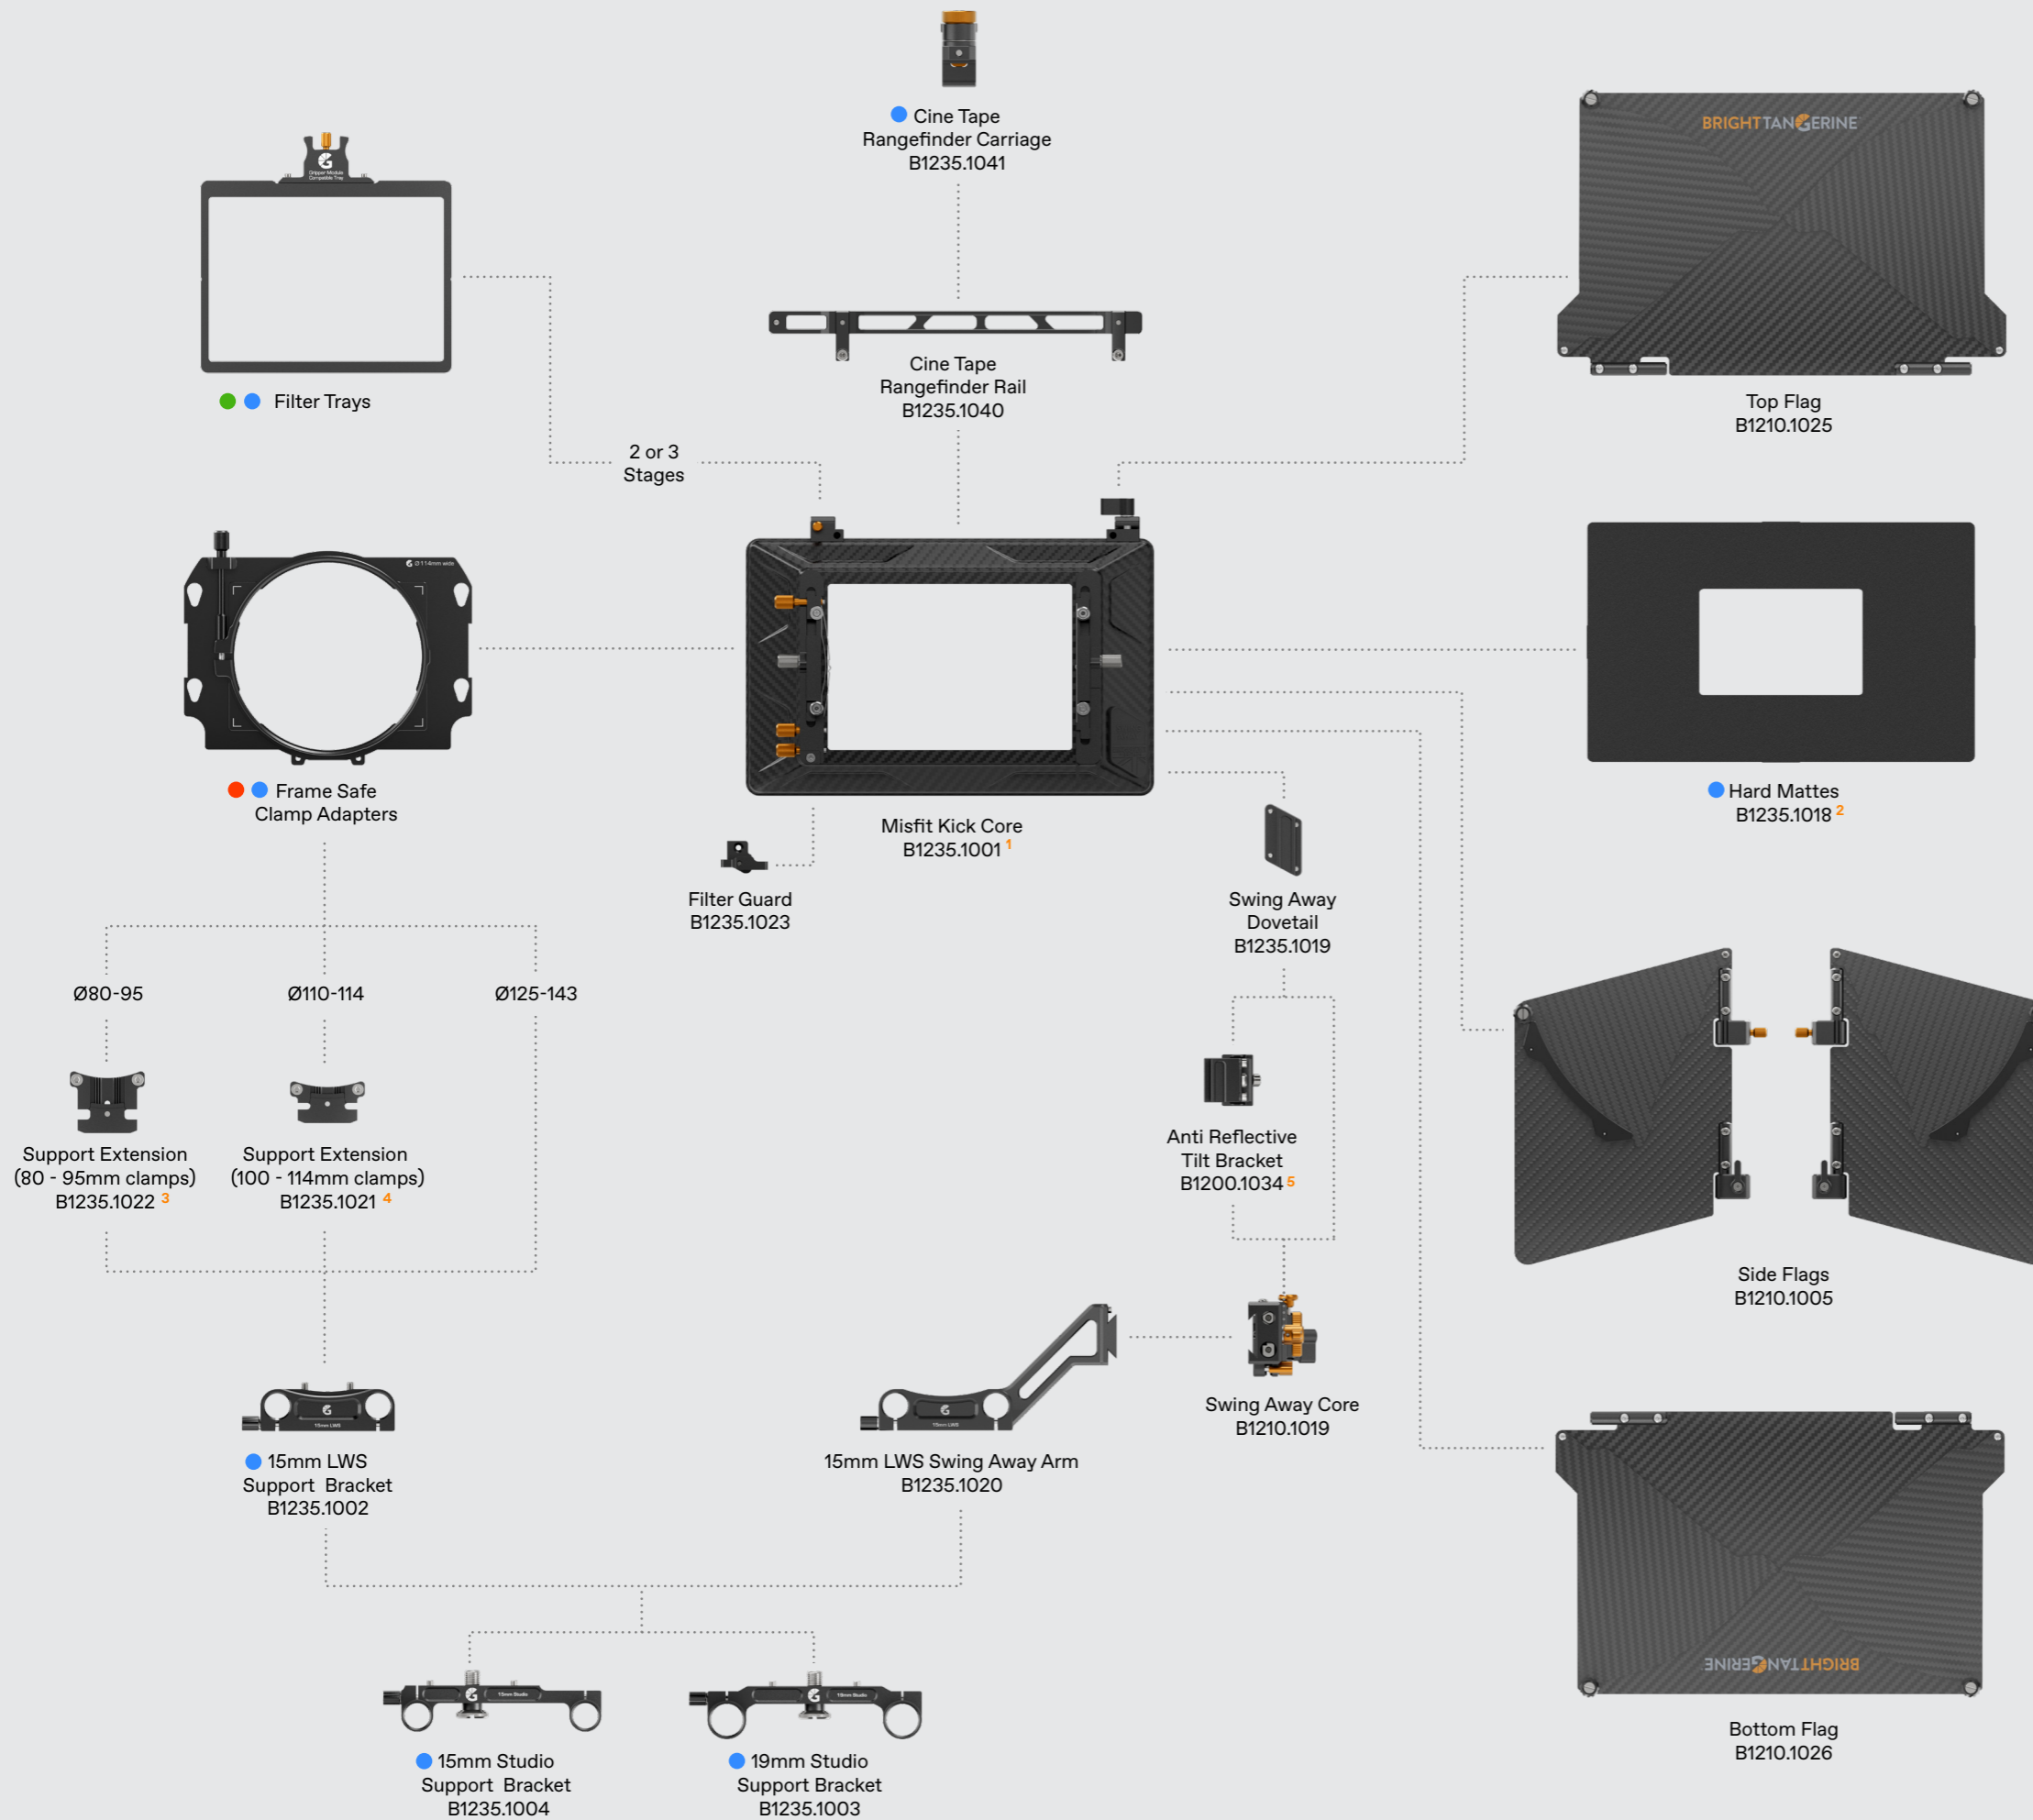

BRIGHTTANGERINE
MISFIT KICK
 CONFIGURATION CHART

NOTES

- ¹ Tool-less conversion to accommodate three filter trays by expanding the Reveal stage
- ² Includes set of five to accommodate a range of focal lengths
- ³ Required for 80, 85, 87 & 95mm clamp adapters
- ⁴ Required for 100, 104, 110 & 114mm clamp adapters
- ⁵ Provides up to 15° of tilt up or down, angling your filters to remove ghosting and flares.

ACCESSORIES

FRAME SAFE CLAMP ADAPTERS

Easily attach the Misfit Kick to your lens with a clamp adapter, now available in a variety of sizes ranging from 80mm to 143mm.

80mm B1235.1007	85mm B1235.1008	87mm B1235.1009	95mm B1235.1010
100mm B1235.1011	104mm B1235.1012	110mm B1235.1013	114mm B1235.1014
134mm B1235.1015	136mm B1235.1016	143mm B1235.1017	

FILTER TRAYS

ARRI COMPATIBLE

Bright Tangerine is not affiliated or associated with or endorsed or sponsored by Arri Group, Blackmagic Design Pty, Ltd., Canon Inc., Fischer Connectors Sa, Lemo Sa, Panasonic Corporation, Red.com, Inc., Sony Corporation, or Vision Research Inc. Bright Tangerine, Has No Right or Claim to Any Arri Group, Blackmagic Design Pty, Ltd., Canon Inc., Fujifilm Holdings Corporation, Nikon Corporation, Ikonoskop Ab, Olympus Corporation, Panasonic Corporation, Red.com, Inc., Sony Corporation, or Vision Research Inc Trademark.