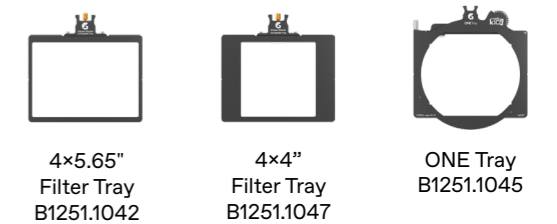

FILTER TRAYS

ARRI COMPATIBLE

Bright Tangerine is not affiliated or associated with or endorsed or sponsored by Arri Group, Blackmagic Design Pty, Ltd., Canon Inc., Fischer Connectors Sa, Lemo Sa, Panasonic Corporation, Red.com, Inc., Sony Corporation, or Vision Research Inc. Bright Tangerine, Has No Right or Claim to Any Arri Group, Blackmagic Design Pty, Ltd., Canon Inc., Fujifilm Holdings Corporation, Nikon Corporation, Ikonoskop Ab, Olympus Corporation, Panasonic Corporation, Red.com, Inc., Sony Corporation, or Vision Research Inc Trademark.