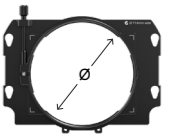

BRIGHTTANGERINE
MISFIT KICK
 CONFIGURATION CHART

NOTES

- ¹ Tool-less conversion to accommodate three filter trays by expanding the Reveal stage
- ² Includes set of five to accommodate a range of focal lengths
- ³ Required for 80, 85, 87 & 95mm clamp adapters
- ⁴ Required for 100, 104, 110 & 114mm clamp adapters
- ⁵ Provides up to 15° of tilt up or down, angling your filters to remove ghosting and flares.

ACCESSORIES

FRAME SAFE CLAMP ADAPTERS

Easily attach the Misfit Kick to your lens with a clamp adapter, now available in a variety of sizes ranging from 80mm to 143mm.

80mm B1235.1007	85mm B1235.1008	87mm B1235.1009	95mm B1235.1010
100mm B1235.1011	104mm B1235.1012	110mm B1235.1013	114mm B1235.1014
134mm B1235.1015	136mm B1235.1016	143mm B1235.1017	