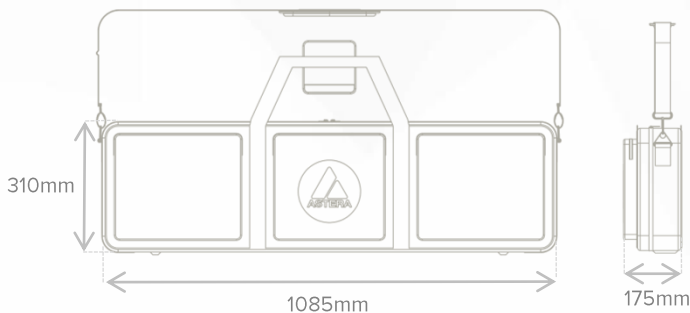

Drawings

Storage arrangement suggestion