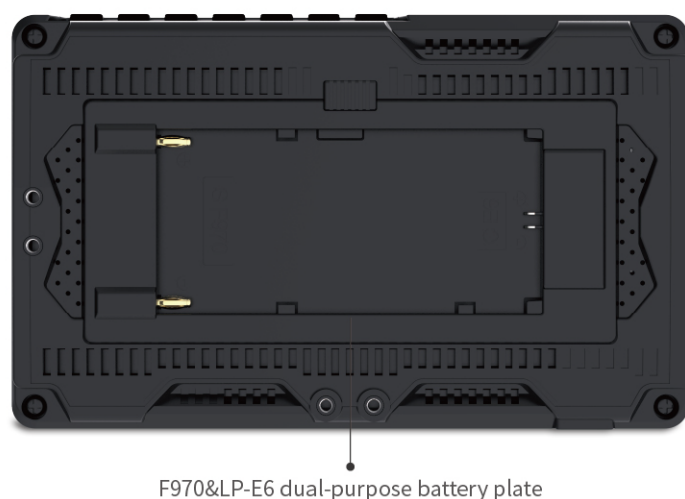

# FW568 V2 Custom 3D LUT 5.5" FHD ON-CAMERA MONITOR

Super Light Ideal for Gimbal & Stabilizer

-   
**FHD Resolution**  
1920X1152
-   
**3D LUT**  
Custom 3D LUT
-   
**4K HDMI**  
4K HDMI In&Out
-   
**DC OUT**  
DC OUT Power for Camera
-   
**F970/LP-E6**  
Dual-purpose Battery Plate
-   
**Tilt Arm Mounting**
-   
**175g**  
Lightweight Design

## USE PROFESSIONAL REC.709 COLOR CALIBRATION STANDARD

## FEATURES

- 5.5-inch 1920x1152 full HD IPS screen
- Super lightweight ideal for gimbal
- Simple and intuitive button operation
- Supports 3D LUT Log to REC.709 and user 3D LUT upload (up to 32)
- With Waveform, Vectorscope, RGB Histogram, Focus Assist, Monochrome etc. functions, can help you accurately exposure and focus every shot.
- F970 & LP-E6 dual-purpose battery plate, meet the different selection
- Stereo Earphone output
- DC 8.4V power out to power your DSLR camera or mirrorless camera

## >> PARAMETER

Model	FW568-V2
Screen size	5.5" IPS
Display Colors	16.7M (8 bit)
Color Gamut	70% NTSC
Resolution	1920x1152 pixels
Dot pitch	0.0639 (H) × 0.0213 (W) mm
Aspect Ratio	16:9
Brightness	500cd/m <sup>2</sup>
Contrast	1000:1
Backlight	LED
Viewing Angle	80°/80°(L/R) 80°/80°(U/D)
Input	HDMI
Output	HDMI, DC OUT 8.4V, Barrel (5.5mm outer, 2.1mm inner; Power DSLR or mirrorless camera)
Audio	3.5mm Stereo Headphone
HDMI Support Format	480i/576i/480p/576p
	1080i (60/59.94/50)
	720p (60/59.94/50/30/29/25/24/23.98)
	1080p (60/59.94/50/30/29.97/25/24/24sF/23.98/23.98sF)
	4K UHD 3840 × 2160p (30/29.97/25/24/23.98Hz), 4096 × 2160p (24Hz)
Power Consumption	≤9W
Input Voltage	DC7 ~24V
Power Connector	DC
Battery Plate	F970/ LP-E6 Dual-purpose Battery Plate
Operating Temperature	-20°C ~ 55°C
Storage Temperature	-30°C ~ 65°C
Install Way	¼-20 thread points (bottom, right)
Unit Size	142Lx87.2Hx27.5D (mm)
Unit Weight	175g