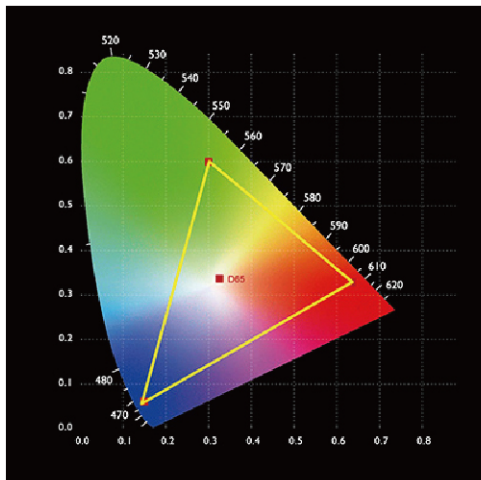

# FW568 V2 Custom 3D LUT 5.5" FHD ON-CAMERA MONITOR

Super Light Ideal for Gimbal & Stabilizer

-   
**FHD Resolution**  
1920X1152
-   
**3D LUT**  
Custom 3D LUT
-   
**4K HDMI**  
4K HDMI In&Out
-   
**DC OUT**  
DC OUT Power for Camera
-   
**F970/LP-E6**  
Dual-purpose Battery Plate
-   
**Tilt Arm Mounting**
-   
**175g**  
Lightweight Design

## FEATURES

- 5.5-inch 1920x1152 full HD IPS screen
- Super lightweight ideal for gimbal
- Simple and intuitive button operation
- Supports 3D LUT Log to REC.709 and user 3D LUT upload (up to 32)
- With Waveform, Vectorscope, RGB Histogram, Focus Assist, Monochrome etc. functions, can help you accurately exposure and focus every shot.
- F970 & LP-E6 dual-purpose battery plate, meet the different selection
- Stereo Earphone output
- DC 8.4V power out to power your DSLR camera or mirrorless camera

## >> PARAMETER

Model	FW568-V2
Screen size	5.5" IPS
Display Colors	16.7M (8 bit)
Color Gamut	70% NTSC
Resolution	1920x1152 pixels
Dot pitch	0.0639 (H) × 0.0213 (W) mm
Aspect Ratio	16:9
Brightness	500cd/m <sup>2</sup>
Contrast	1000:1
Backlight	LED
Viewing Angle	80°/80°(L/R) 80°/80°(U/D)
Input	HDMI
Output	HDMI, DC OUT 8.4V, Barrel (5.5mm outer, 2.1mm inner; Power DSLR or mirrorless camera)
Audio	3.5mm Stereo Headphone
HDMI Support Format	480i/576i/480p/576p
	1080i (60/59.94/50)
	720p (60/59.94/50/30/29/25/24/23.98)
	1080p (60/59.94/50/30/29.97/25/24/24sF/23.98/23.98sF)
	4K UHD 3840 × 2160p (30/29.97/25/24/23.98Hz), 4096 × 2160p (24Hz)
Power Consumption	≤9W
Input Voltage	DC7 ~24V
Power Connector	DC
Battery Plate	F970/ LP-E6 Dual-purpose Battery Plate
Operating Temperature	-20°C ~ 55°C
Storage Temperature	-30°C ~ 65°C
Install Way	¼-20 thread points (bottom, right)
Unit Size	142Lx87.2Hx27.5D (mm)
Unit Weight	175g