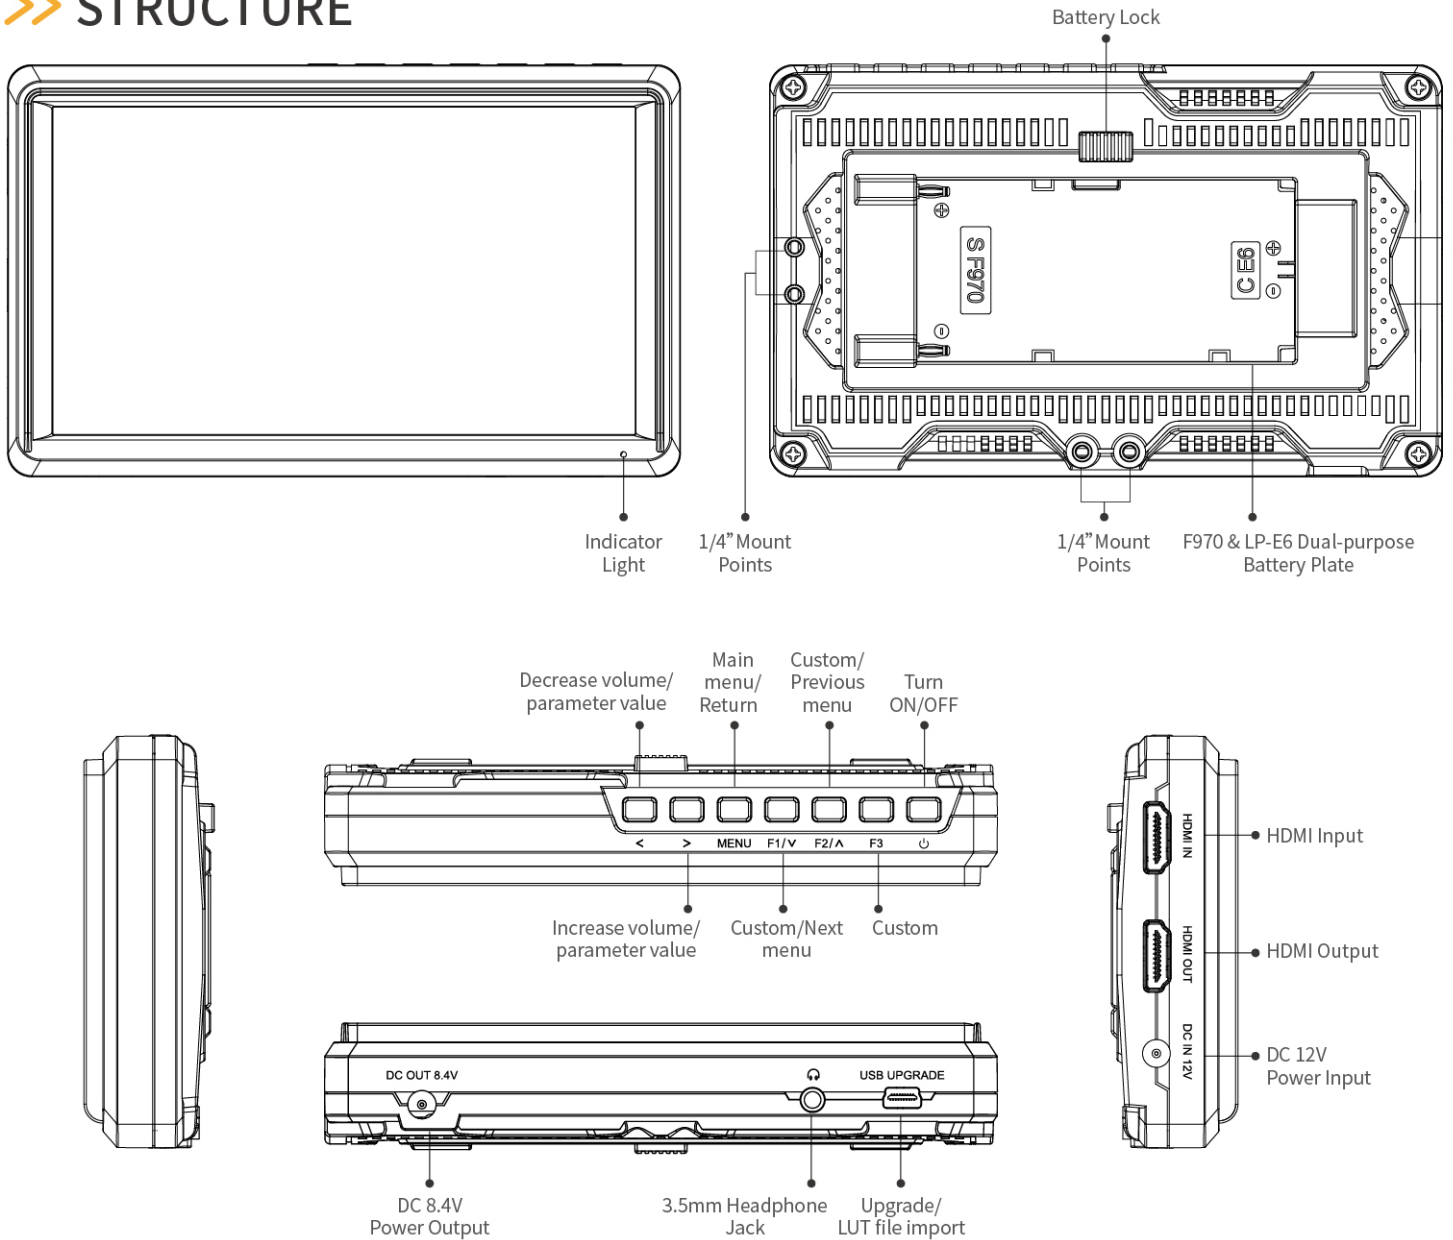

## FEATURES

- 5.5-inch 1920x1152 full HD IPS screen
- Super lightweight ideal for gimbal
- Simple and intuitive button operation
- Supports 3D LUT Log to REC.709 and user 3D LUT upload (up to 32)
- With Waveform, Vectorscope, RGB Histogram, Focus Assist, Monochrome etc. functions, can help you accurately exposure and focus every shot.
- F970 & LP-E6 dual-purpose battery plate, meet the different selection
- Stereo Earphone output
- DC 8.4V power out to power your DSLR camera or mirrorless camera

## >> PARAMETER

Model	FW568-V2
Screen size	5.5" IPS
Display Colors	16.7M (8 bit)
Color Gamut	70% NTSC
Resolution	1920x1152 pixels
Dot pitch	0.0639 (H) × 0.0213 (W) mm
Aspect Ratio	16:9
Brightness	500cd/m <sup>2</sup>
Contrast	1000:1
Backlight	LED
Viewing Angle	80°/80°(L/R) 80°/80°(U/D)
Input	HDMI
Output	HDMI, DC OUT 8.4V, Barrel (5.5mm outer, 2.1mm inner; Power DSLR or mirrorless camera)
Audio	3.5mm Stereo Headphone
HDMI Support Format	480i/576i/480p/576p
	1080i (60/59.94/50)
	720p (60/59.94/50/30/29/25/24/23.98)
	1080p (60/59.94/50/30/29.97/25/24/24sF/23.98/23.98sF)
	4K UHD 3840 × 2160p (30/29.97/25/24/23.98Hz), 4096 × 2160p (24Hz)
Power Consumption	≤9W
Input Voltage	DC7 ~24V
Power Connector	DC
Battery Plate	F970/ LP-E6 Dual-purpose Battery Plate
Operating Temperature	-20°C ~ 55°C
Storage Temperature	-30°C ~ 65°C
Install Way	¼-20 thread points (bottom, right)
Unit Size	142Lx87.2Hx27.5D (mm)
Unit Weight	175g

## >> STRUCTURE