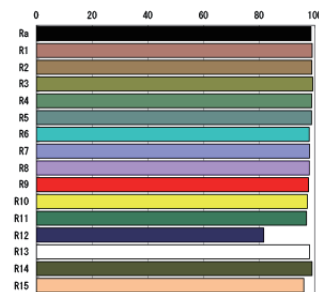

### 2700K-6500K Adjust

CL-M100D consists of 100W of 2700K LED and 100W of 6500K LED, and outputs 100W power at any color temperature from 2700K to 6500K.

### CRI Ra 98 TLCI 99

Sector	Lightness	Chroma	Hue
R	0	0	0
R/Y	0	0	0
Y	0	0	0
Y/G	0	0	0
G	0	0	0
G/C	0	0	0
C	0	0	0
C/B	0	0	0
B	0	0	0
B/M	0	0	+
M	0	0	0
M/R	0	0	0