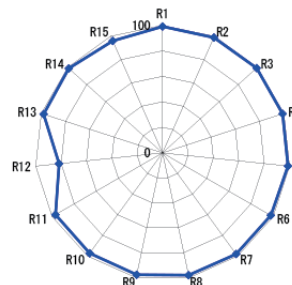

Sector	Lightness	Chroma	Hue
R	0	0	0
R/Y	0	0	0
Y	0	0	0
Y/G	0	0	0
G	0	0	0
G/C	0	0	0
C	0	0	0
C/B	0	0	0
B	0	0	0
B/M	0	0	+
M	0	0	0
M/R	0	0	0