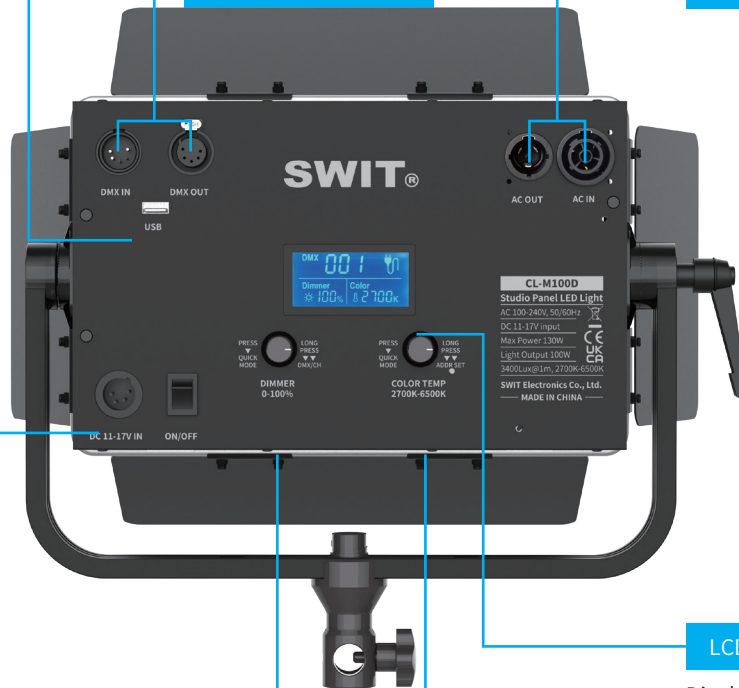

### 100W SMD LEDs

CL-M100D is an 100W Bi-color SMD LED panel light of 1: 1/2 mini size designed, 3400Lux @ 1m high intensity and fanless, for broadcast studio, live entertainment, theater, film applications, especially the low ceiling space setup.

### 4-pin XLR DC 11-17V IN

Optional:  
**S-7200S**  
V-mount plate clamp with D-tap

Optional:  
**S-7200A**  
Gold mount plate clamp with D-tap

Optional:  
**S-7101**  
D-tap to 4-pin XLR cable (2 meters)

### PowerCON TRUE1 AC IN & LOOP OUT

Included: TRUE1 AC Cable

Optional: TRUE1 Loop Cable  
**PA-LC20**  
2 meters length, Max 16A;  
220V: Loop up to 35x CL-M100D  
110V: Loop up to 13x CL-M100D