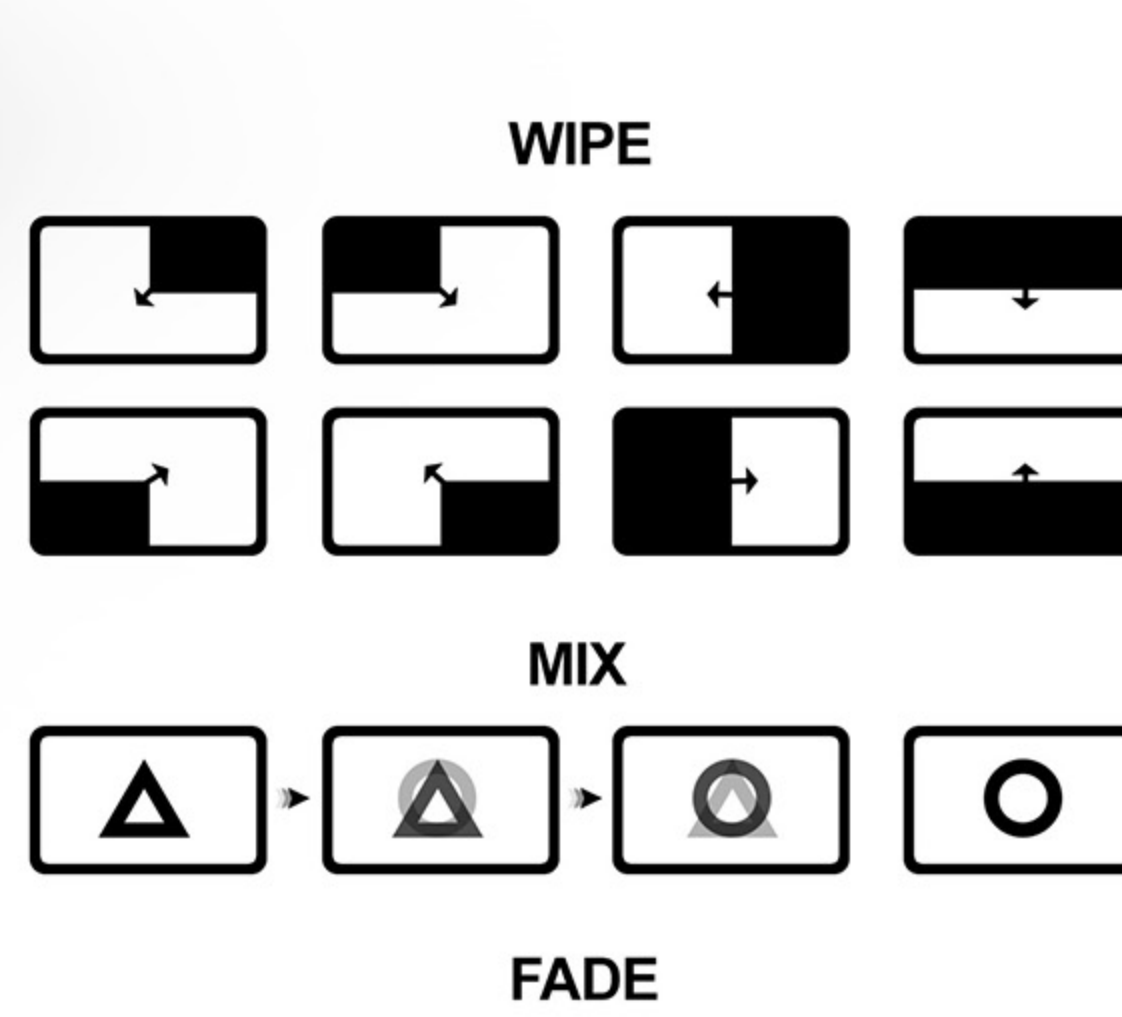

Chroma/Luma Key

Support real-time background matting, user can use Chroma key to cutout PWW green or blue background. And use the Luma Key to cutout black background.

Users can adjust the size and position of the windows according to their needs.