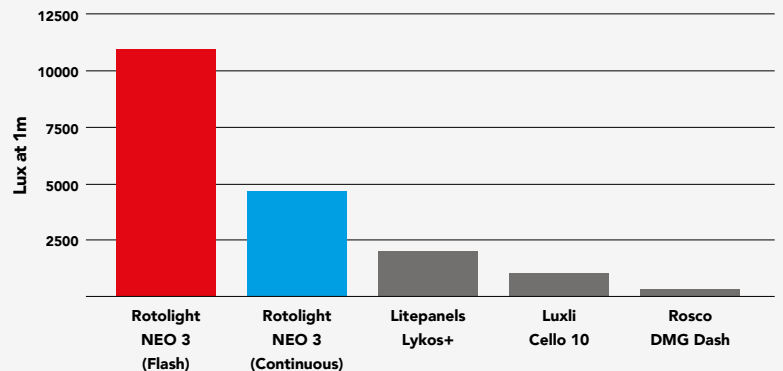

Brightness at 1m (peak output)

	Rotolight NEO 3	Litepanels Lykos+	Rosco DMG Dash	Luxli Cello 10	Aputure MC RGBWW
High Sped Sync Flash	✓	✗	✗	✗	✗
Touchscreen Interface	✓	✗	✗	✗	✗
Full Colour Display	✓	✗	✗	✓	✗
Digital Filters	2500	✗	137	150	✗
Special Effects	14	✗	5	✗	9
Peak Brightness (1m)	4541 lux	2148 lux	320 lux	1239 lux	100 lux
Weight	354g	500g	367g	374g	130g
Kelvin Range	3000-10000 Kelvin	3200-5600 Kelvin	1700-10000 Kelvin	3000-10000 Kelvin	3200-6500 Kelvin