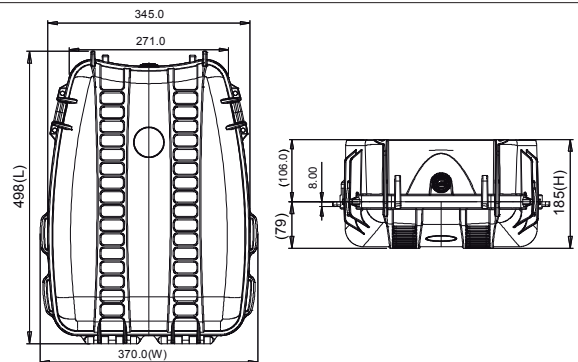

TECHNICAL DRAWING

READY

www.hprc.it
info@hprc.it

USA office and warehouse:
HPRC USA
240 Anderson Avenue
07074 Moonachie - New Jersey
Tel +1 201 617 2010

Plaber s.r.l. - HPRC cases
Via Div Tridentina, 10
I-36061 Bassano del Grappa
Vicenza - Italy
Tel +39 0424 809150

APPROVALS
ATA 300
IP67
STANAG 4280
DS 81-41

TEST
DROP
IMPACT
HANDLE
WATERTIGHT INTEGRITY
UV COLOR AND MATERIAL
PROTECTION