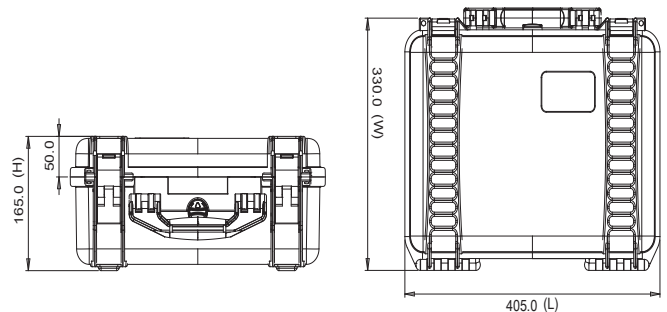

### TECHNICAL FEATURES

**Dimension:**  
 internal dimension  
 380x266x152(mm) - 14.96x10.47x5.98(in)  
 external dimension  
 405x330x170(mm) - 15.94x12.99x6.69(in)

**Weight:**  
 2,38kg - 5.25lbs

**Temperature rating:**  
 Minimum Maximum  
 -40°C -40°F +80°C +176°F

### TECHNICAL DRAWING