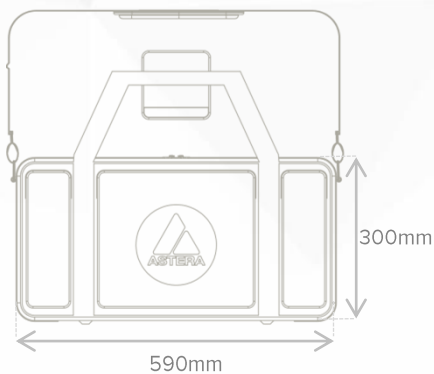

1.9kg | 4.19Lbs

Weight (full)

8.3kg | 18.3Lbs

Dimensions

590 x 300 x 132mm

23.22 x 11.81 x 5.20inches

Environment

Indoor

Can hold (Sold separately)

-  Helios Tubes (x4)
FP2
-  WingPlates (x4)
AX1-WP
-  Clamp (x8)
AX1-H
-  Eyebolts (x8)
AX1-EBLT
-  Stands (x4)
AX1-STD
-  BabyPin (x8)
AX1-BLT
-  Asterabox (x1)
ART7
-  Individual charger (x4)
FP2-CHR
-  Datalink
FP3 DTL

Drawings

Storage arrangement suggestion