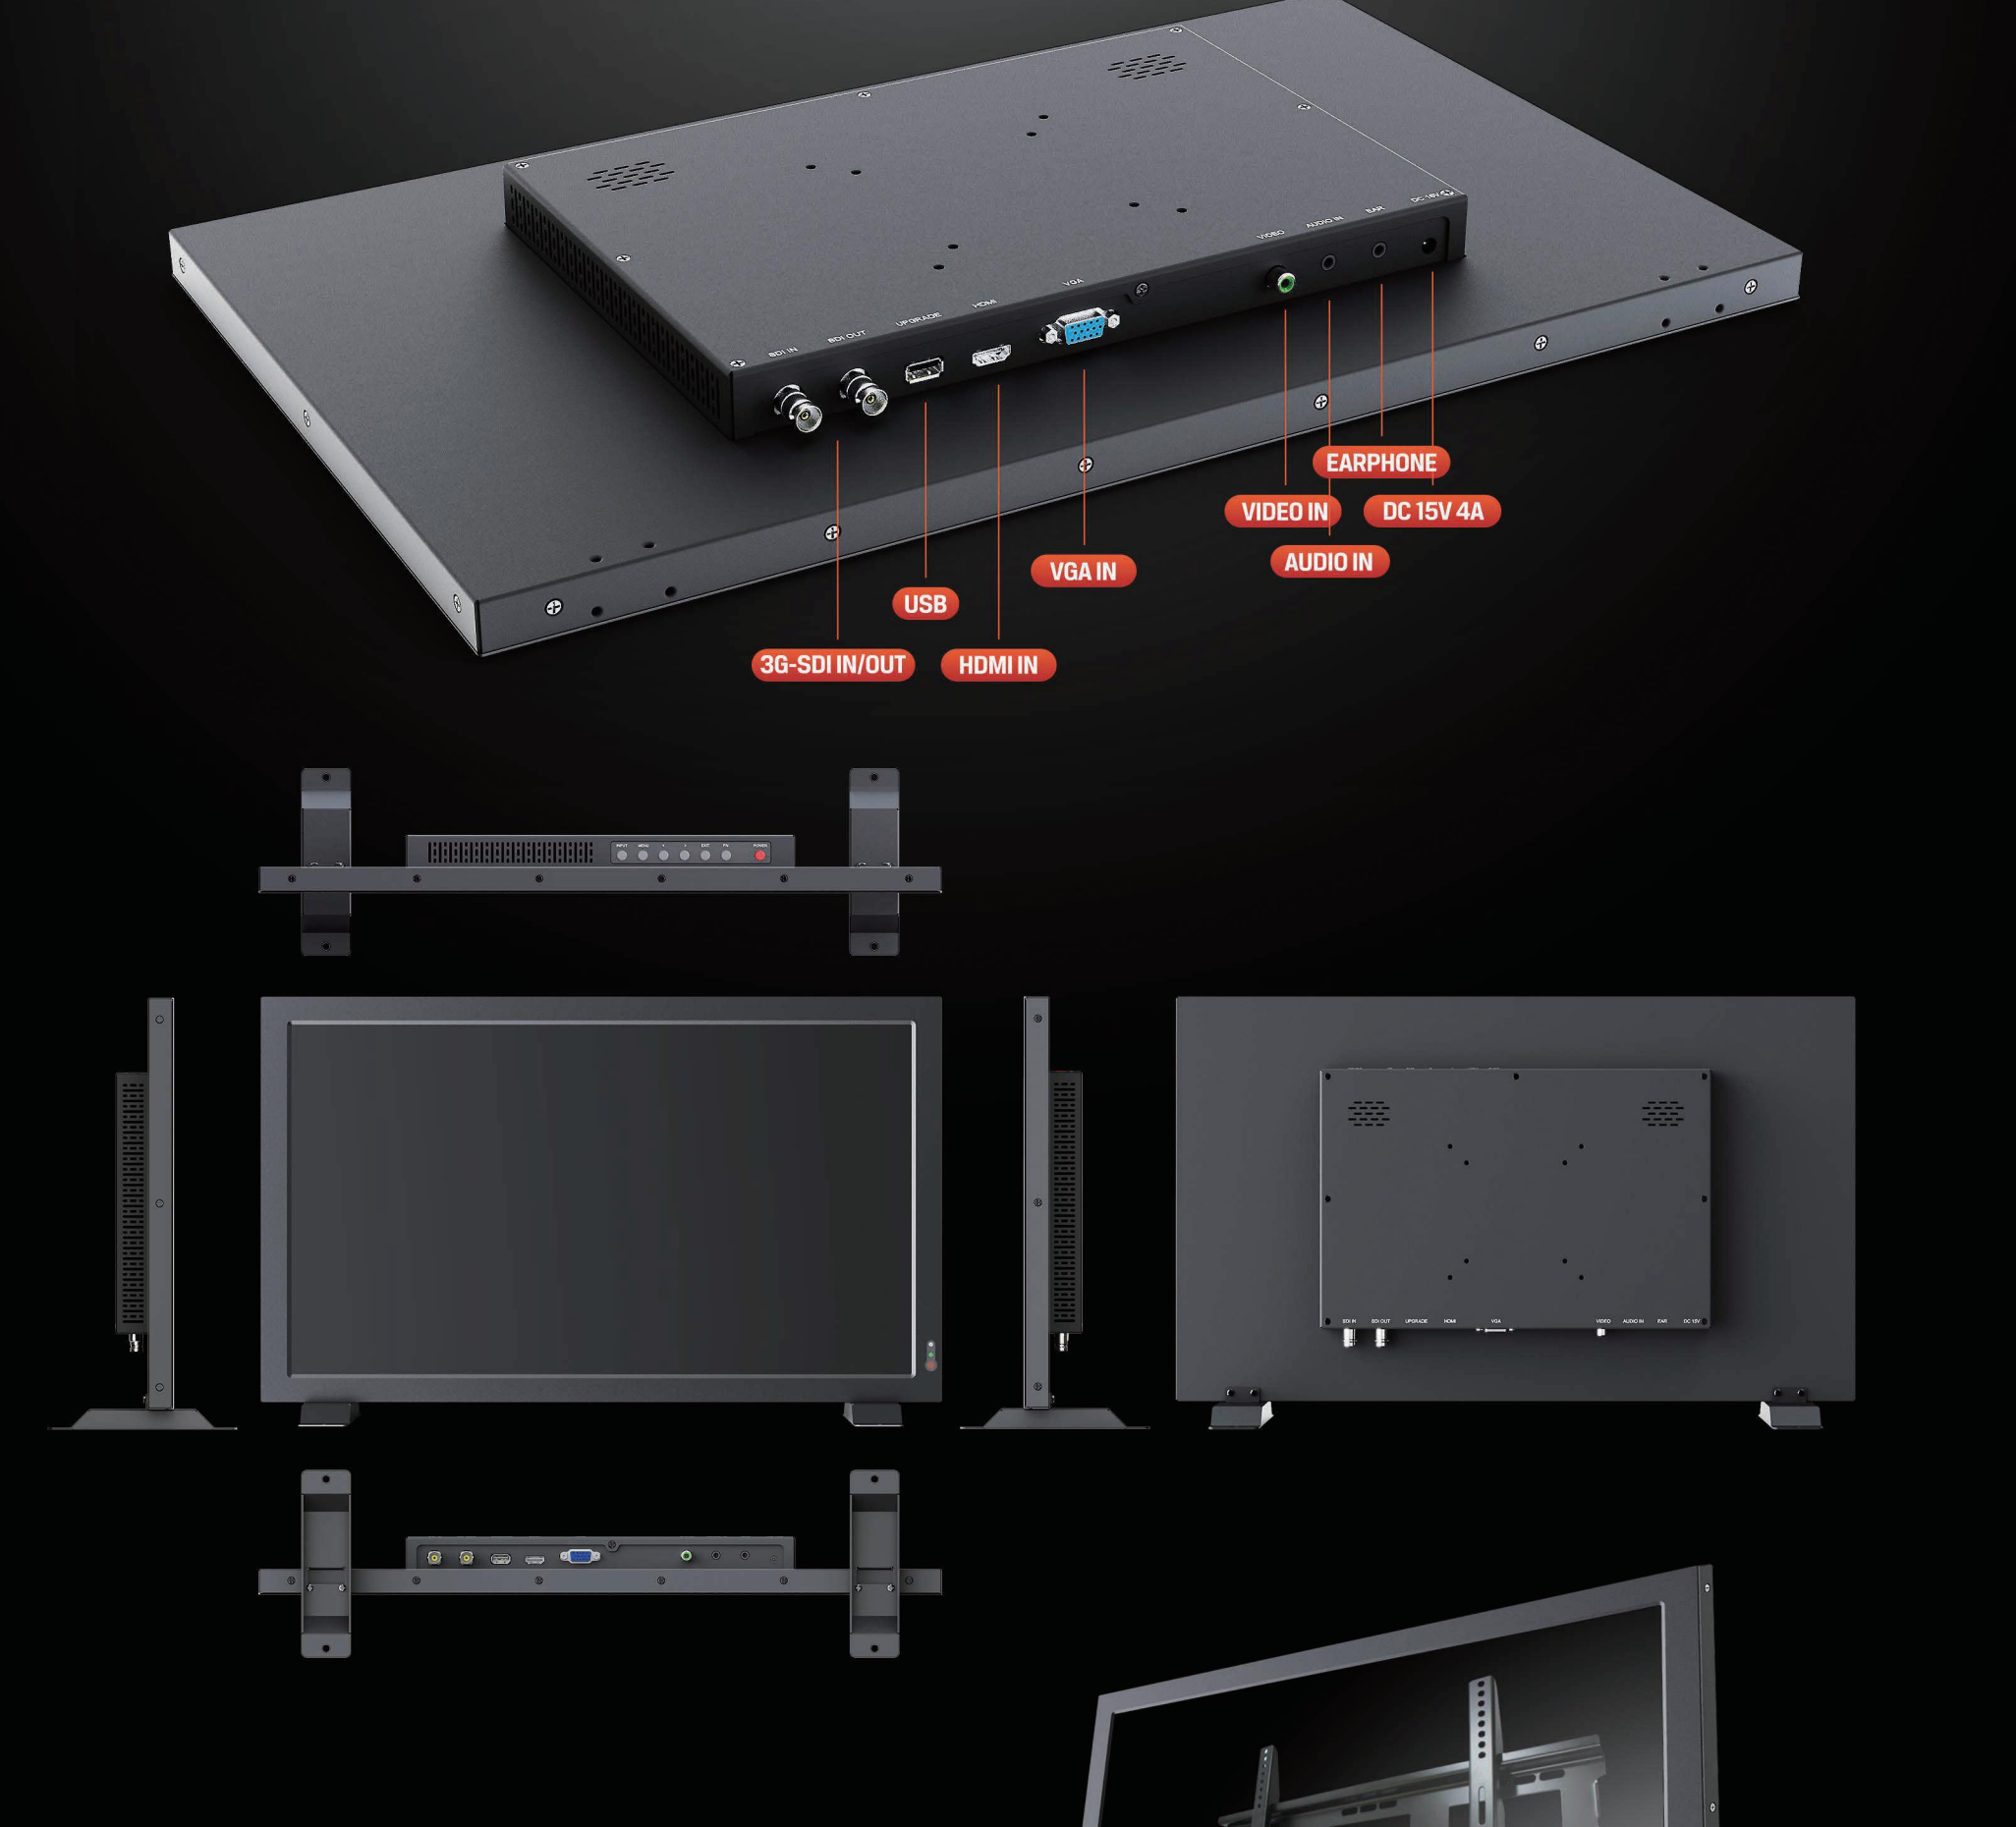

Wall-mount
It can be installed and fixed on the wall through the VESA 75/100 mm screw points at its back.

SPECIFICATIONS

	PVM210S	PVM210	
DISPLAY	Panel	21.5" LCD	21.5" LCD
	Physical Resolution	1920x1080	1920x1080
	Aspect Ratio	16:9	16:9
	Brightness	1000 cd/m²	1000 cd/m²
	Contrast	1500:1	1500:1
	Viewing Angle	170°/ 170°(H/V)	170°/ 170°(H/V)
INPUT	Color Space	101% Rec.709	101% Rec.709
	HDR Supported	HLG; ST2084 300/1000/10000	HLG; ST2084 300/1000/10000
OUTPUT	SDI	1 × 3G-SDI	-
	HDMI	1 × HDMI 1.4b	1 × HDMI 1.4b
	VGA	1	1
	AV	1	1
SUPPORTED FORMATS	SDI	1 × 3G-SDI	-
	SDI	1080p 24/25/30, 1080p 24/25/30/50/60, 1080i 50/60, 720p 50/60...	-
AUDIO IN/OUT	HDMI	2160p 24/25/30, 1080p 24/25/30/50/60, 1080i 50/60, 720p 50/60...	2160p 24/25/30, 1080p 24/25/30/50/60, 1080i 50/60, 720p 50/60...
	Speaker	2	2
POWER	SDI	16ch 48kHz 24-bit	-
	HDMI	8ch 24-bit	8ch 24-bit
ENVIRONMENT	Ear Jack	3.5mm - 2ch 48kHz 24-bit	3.5mm - 2ch 48kHz 24-bit
	Power Consumption	DC 12-24V	DC 12-24V
DIMENSION	Operating Temperature	≤36W (15V)	≤36W (15V)
	Storage Temperature	0°C-50°C	0°C-50°C
	Dimension(LWD)	-20°C-60°C	-20°C-60°C
	Weight	524.8mm × 313.3mm × 19.8mm	524.8mm × 313.3mm × 19.8mm
		4.8kg	4.8kg

Note: Due to constant effort to improve products and product features, specifications may change without notice.

ACCESSORIES